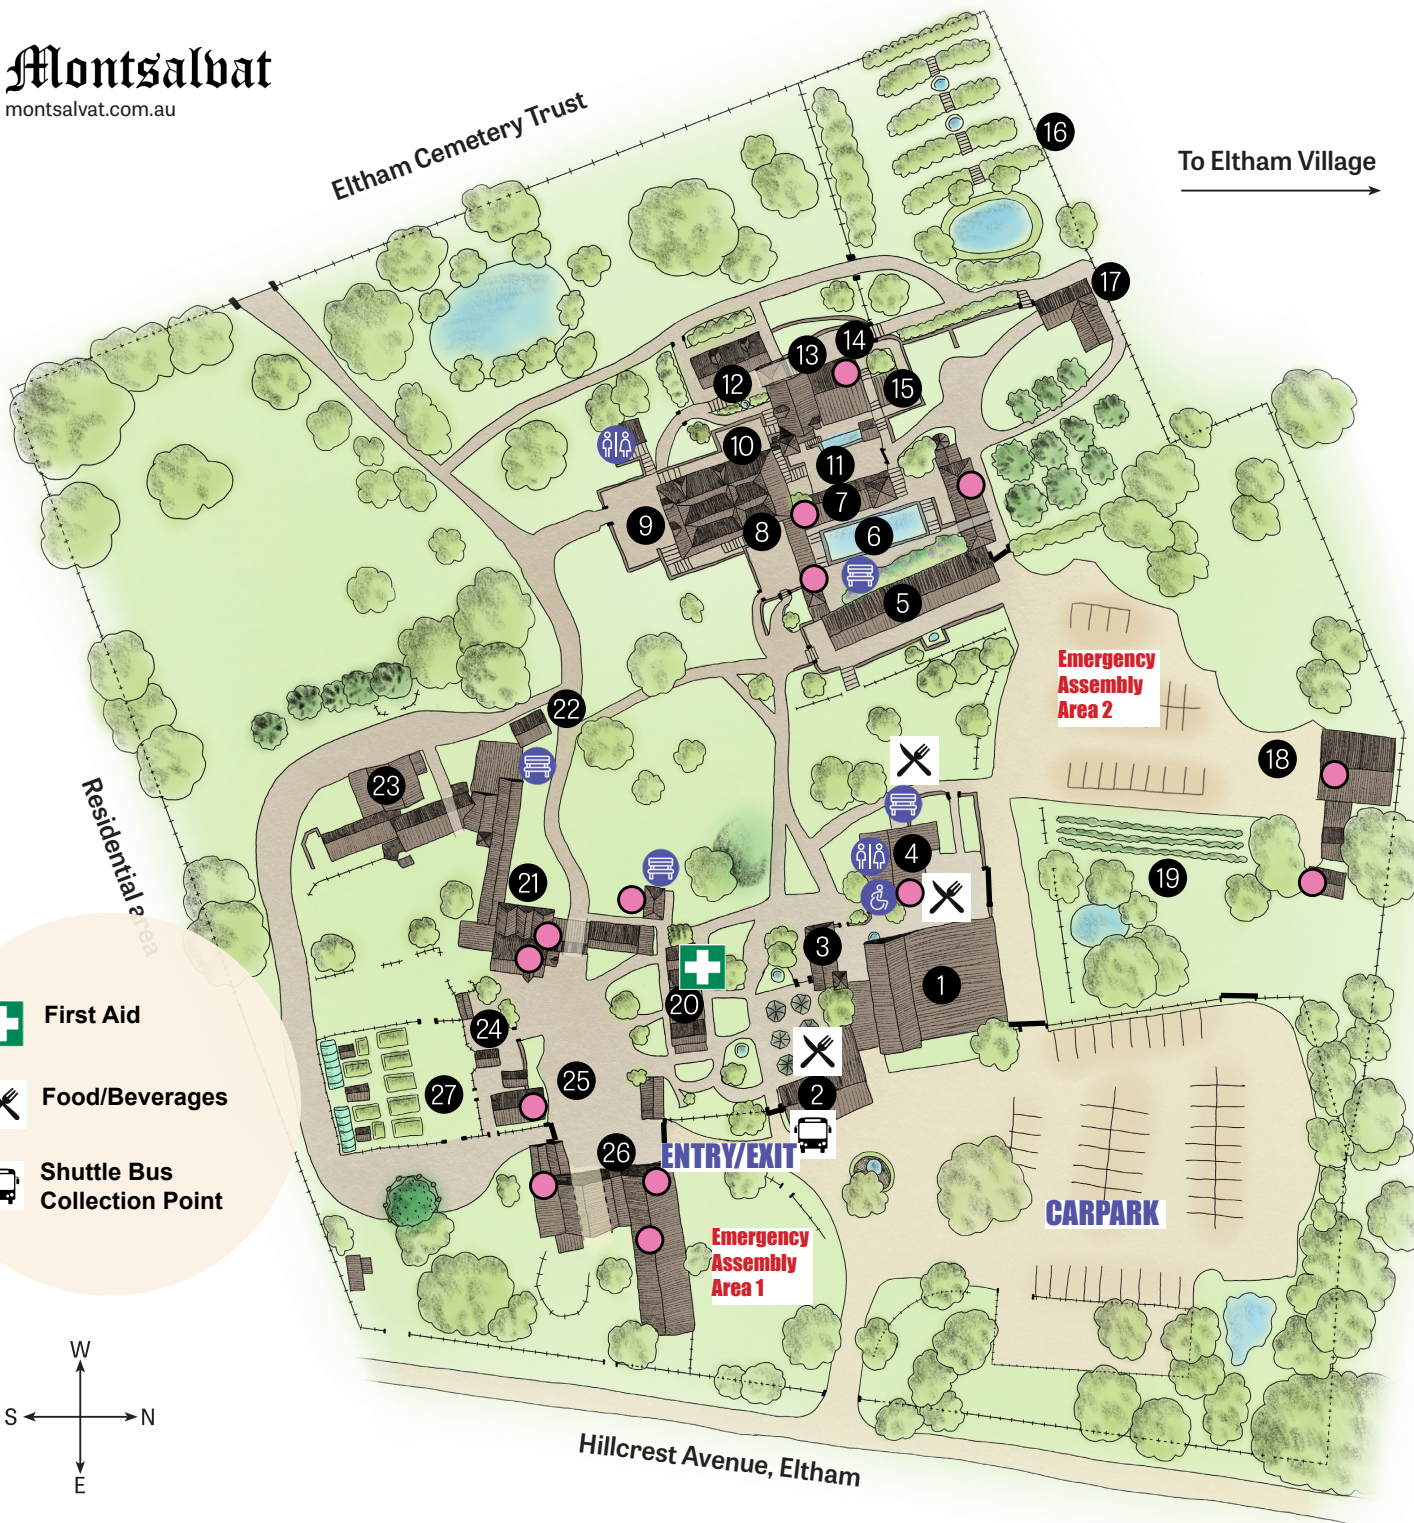

Eltham Cemetery Trust

To Eltham Village

First Aid

Food/Beverages

Shuttle Bus
Collection Point

Open Studios

- 1 Barn Gallery / Gallery Shop
- 2 Boulevard Restaurant
- 3 Residents Gallery
- 4 Barn Courtyard Studio
- 5 Long Gallery
- 6 Ornamental Pool
- 7 Poolside Studios
- 8 Great Hall Gallery
- 9 Great Hall Dining Room
- 10 Great Hall - Justus Jorgensen Original Studio
- 11 Great Hall Tower
- 12 Lily's Cottage
- 13 Sue's Tower
- 14 Jean's House - Studio
- 15 Staircase Studio
- 16 Terrace Garden
- 17 Chapel
- 18 Clay Talk Ceramic Centre
- 19 Vineyard
- 20 White Cottage Offices
- 21 Matcham Skipper Studio Complex
- 22 Cottage Studio
- 23 Skipper Foundry - Studio
- 24 Tack Shed
- 25 Glasshouse Studio
- 26 White Stables Studio Complex
- 27 Montsalvat Kitchen Garden

Montsalvat *Spring* Open Studios

Sunday 1st October 2023

10am - 4pm

Artists

White Stables Studio Complex (26)

Simon Icarus Baigent

Jo Canning

Shinobu Kobayashi

Glasshouse Studio (25)

Sue Thomas

Matcham Skipper Studio Complex (21)

Adam Frith

Don James

Angela Abbott

Jean-Paul Zilliacus

Damien Skipper

Barn Gallery Courtyard Studio (4)

Keiko Matsui

Clay Talk Ceramic Centre (18)

Milton Moon Studio

Kevin White

Jeanette Dyke

Poolside Studios (7)

Carmen Tuke